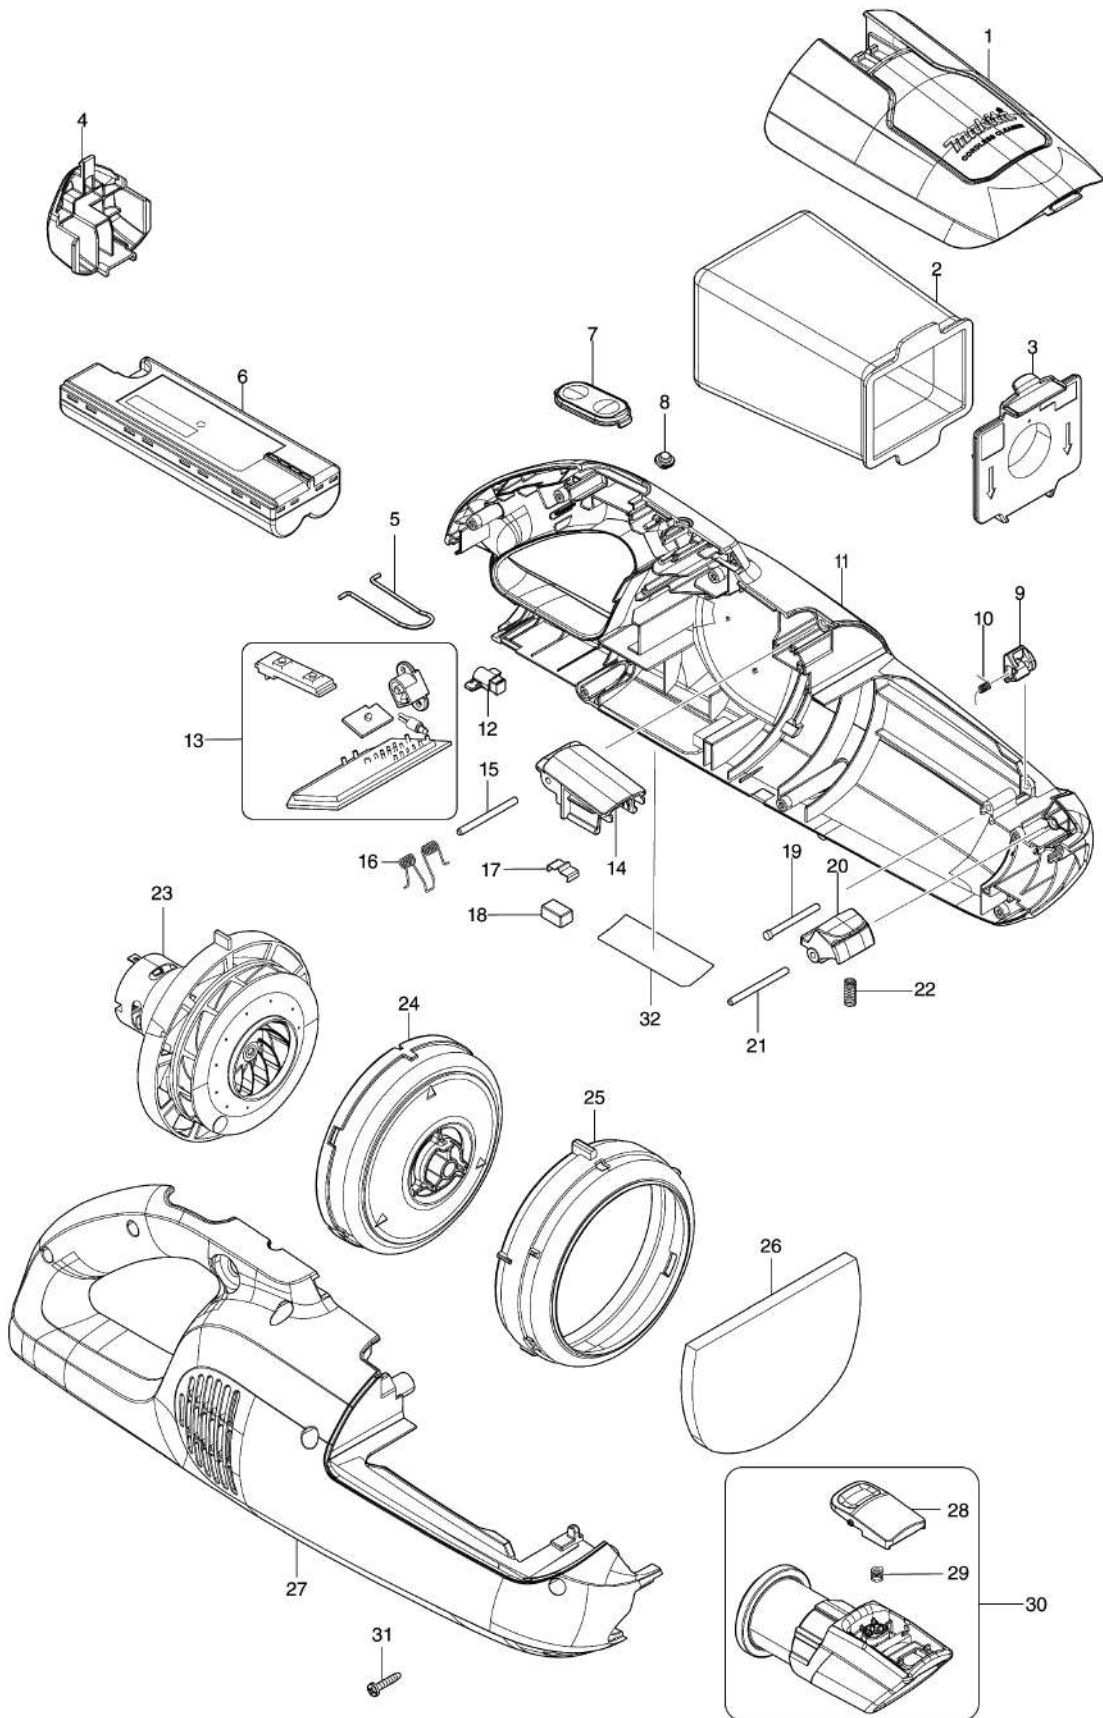

Model No.CL114FD CORDLESS CLEANER

Model No.CL114FD CORDLESS CLEANER

Item	Parts No.	Description	I/C	Qty	New/Old	Opt. 1	Opt. 2	Note
001	140W12-0	FRONT COVER COMPLETE		1				
C10	458927-2	SEAL		1				
002	166084-9	DUST BAG		1				
003	143677-9	VALVE STAY COMPLETE		1				
004	454080-2	COVER		1				
005	324885-3	HANGER		1				
006	632R12-9	BATTERY		1				
007	144096-2	SWITCH PLATE COMPLETE		1				
008	450522-4	LENS		1				
009	458943-4	STOPPER PLATE		1				
010	232484-6	TORSION SPRING 4		1				
011	183R32-1	HOUSING SET		1				
C10	423444-1	SPONGE SHEET 52-76		2				
D10		INC. 27						
012	140K40-3	LENS CASE COMPLETE		1				
013	620D45-2	CONTROLLER		1				
C10	688164-6	LINE FILTER		1				
014	458932-9	FRONT COVER JOINT		1				
015	268271-7	PIN 3		1				
016	233580-3	TORSION SPRING 4		1				
017	232264-0	LEAF SPRING		1				
018	424367-6	RUBBER		1				
019	256590-3	FLAT FILLISTER HD. PIN 3		1				
020	458933-7	BUTTON B		1				
021	268271-7	PIN 3		1				
022	233344-5	COMPRESSION SPRING 4		1				
023	127090-9	MOTOR ASSEMBLY		1				
024	459035-2	FAN COVER		1				
025	422421-0	RUBBER RING		1				
026	424804-0	SUPONGE SHEET 76-110		1				
027	183R32-1	HOUSING SET		1				
C10	423444-1	SPONGE SHEET 52-76		2				
D10		INC. 11						
028	458939-5	BUTTON A		1				
029	232485-4	COMPRESSION SPRING 5		1				
030	136033-0	INLET ASSY		1				
C10	424094-5	PACKING		1				
D10		INC. 28,29						
031	266130-9	TAPPING SCREW BIND PT 3X16		8				
032	857R57-8	CL114FD NAME PLATE		1				
A01	198755-0	NOZZLE ASSEMBLY SET		1				
C10	451410-8	ROLLER		4				

Please order the parts with part number.

Print Date 8/9/2020

Model No.CL114FD CORDLESS CLEANER

Item	Parts No.	Description	I/C	Qty	New/Old	Opt. 1	Opt. 2	Note
C20	743108-4	BRUSH 205		1				
A02	194566-1	PAPER FILTER SET (5PCS/SET)		1				
A03	416041-0	SASH NOZZLE 28 IVO		1				
A04	458940-0	PIPE		1				
A05	459036-0	NOZZLE HOLDER		1				
A06	***DC1002	DC1002 BATTERY CHARGER		1				

Please order the parts with part number.

Print Date 8/9/2020